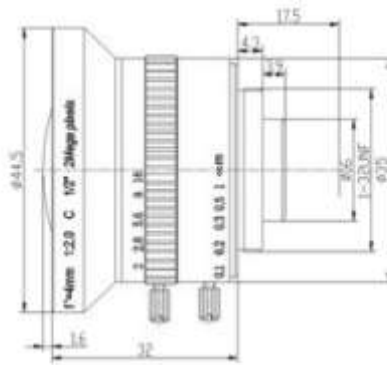

FEATURES

- ◆ Lens Brand: ZLKC
- ◆ 1/2" C-Mount 4mm 2MP F2.0
- ◆ Can suppress stray light
- ◆ Excellent brightness
- ◆ Anti-shock, compact appearance
- ◆ Locking set screws for focus and iris

SPECIFICATION

Model	VM0420MP2	
Image Size	1/2-inch	
Focal length	4mm	
F No.	F2.0	
M.O.D(m)	0.1m-Inf.	
Operation	Iris	Manual
	Focus	Manual
Horizontal Angle of View	1/2" Type	77.35°x62.2°
	1/3" Type	61.4°x48.7°
Distortion	1/2"Type	-0.2%
Back focal length	9.50mm	
Mount	C-Mount	
Dimension	Φ44.5x32mm	
Weight	135.0g	
Filter	---	
Remark	2MP Industrial Lens	