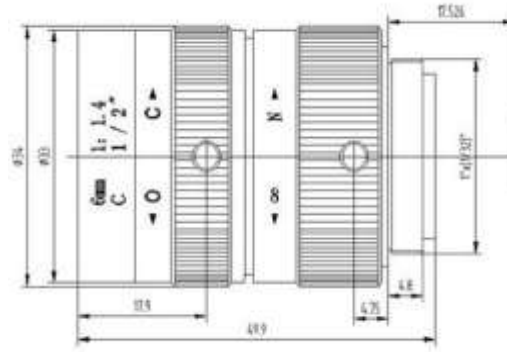

FEATURES

- ◆ Lens Brand: ZLKC
- ◆ 1/2" C-Mount 6mm F1.4
- ◆ Can suppress stray light
- ◆ Excellent brightness
- ◆ Anti-shock, compact appearance
- ◆ locking set screws for focus and iris

SPECIFICATION

Model	VM0612MP	
Image Size	1/2-inch	
Focal length	6mm	
F No.	F1.4	
M.O.D(m)	0.2m-Inf.	
Operation	Iris	Manual
	Focus	Manual
Distortion	1/3" Type	-0.2%
	1/2" Type	-0.1%
Horizontal Angle of View	1/2"Type	54°
Back focal length	20.29mm	
Mount	C-Mount	
Dimension	Φ34x49.9mm	
Weight	110.0g	
Remark	3MP Industrial Lens	