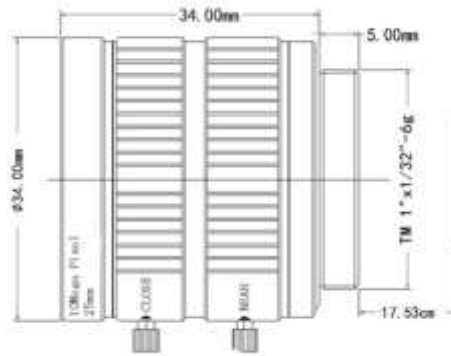

FEATURES

- ◆ Lens Brand: ZLKC
- ◆ 2/3" C-Mount 25mm F1.4 5MP
- ◆ Can suppress stray light
- ◆ Excellent brightness
- ◆ Anti-shock, compact appearance
- ◆ Locking set screws for focus and iris

SPECIFICATION

Model	VM2514MPC	
Image Size	2/3-inch	
Focal length	25mm	
F No.	F1.4	
M.O.D(m)	0.2m-Inf.	
Operation	Iris	Manual
	Focus	Manual
Horizontal Angle of View	2/3"Type	20.2°x15.1°
	1/1.8"Type	16.5°x12.4°
Mount	C-Mount	
TV Distortion	-0.2%	
Dimension	Φ34x34mm	
Weight	78.0g	
Filter	M30.5 P=0.5mm	
Remark	HD Manual Lens	