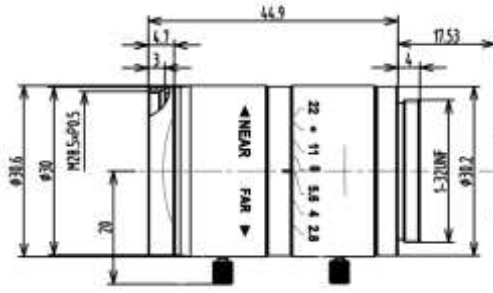

FEATURES

- ◆ Lens Brand: ZLKC
- ◆ 1/1.8" C-Mount 50mm F2.8 5MP
- ◆ Higher relative illumination rate
- ◆ High resolution, low distortion
- ◆ Compact, lightweight

SPECIFICATION

5MP 50mm Lightweight Lens C Mount		Working Distance	Optical Magnification	1/1.8" Field of View (mm)	
Model	VM5028MP5	mm	-	H	V
Image Size	1/1.8-inch	1200	0.043X	164.2	112.6
Focal length	50mm	1100	0.047X	150.0	112.0
F No.	F2.8-22	1000	0.052X	135.8	101.4
M.O.D(m)	0.2-Inf.	950	0.055X	128.7	96.1
Operation	Iris	Manual	900	0.059X	121.6
	Focus	Manual	850	0.062X	114.5
Horizontal Angle of View (D×H×V)	1/1.8"	10.2°×8.2°×6.1°	800	0.066X	107.4
	1/2.5"	8.2°×6.6°×4.9°	750	0.071X	100.3
	1/3"	6.9°×5.5°×4.1°	700	0.076X	93.2
Distortion	<0.05%	650	0.083X	86.1	64.3
BFL	17.4mm	600	0.090X	78.9	59.0
Mount	C-Mount	550	0.099X	71.9	53.7
Object Dimension	64.8mm×48.4mm (WD= 500mm)	500	0.110X	64.8	48.4
Dimension	Φ30×44.9mm	450	0.124X	57.6	43.1
Weight	67.5g	400	0.141X	50.5	37.7
Filter Thread	M28.5x 0.5	350	0.164X	43.4	32.4
Working Temperature	-20°C ~ +60°C	300	0.196X	36.1	27.1