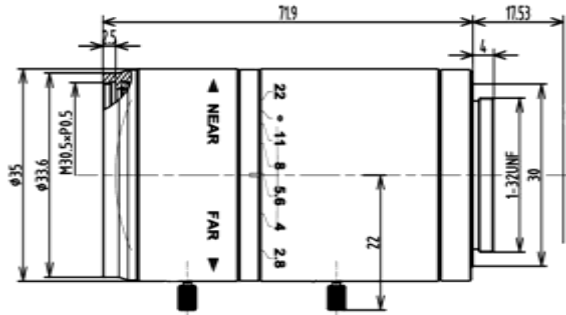

**FEATURES**

- ◆ Lens Brand: ZLKC
- ◆ 1/1.8" C-Mount 75mm F2.8 5MP
- ◆ Higher relative illumination rate
- ◆ High resolution, low distortion
- ◆ Compact, lightweight

**SPECIFICATION**

5MP 75mm Lightweight Lens C Mount		Working Distance	Optical Magnification	1/1.8" Field of View (mm)		
Model	<b>VM7528MP5</b>	mm	-	H	V	
Image Size	1/1.8-inch	6000	0.013X	553.8	407.7	
Focal length	75mm	5000	0.015X	480.0	353.3	
F No.	F2.8-22	4000	0.019X	378.9	278.9	
M.O.D(m)	0.3-Inf.	3000	0.026X	276.9	203.8	
Operation	Iris	Manual	2000	0.039X	184.6	135.6
	Focus	Manual	1500	0.053X	135.8	100.0
Horizontal Angle of View (D×H×V)	1/1.8"	5.9°×5.4°×4.1°	1000	0.081X	88.9	65.4
	1/2.5"	5.4°×4.4°×3.3°	950	0.086X	83.7	61.6
	1/3"	4.6°×3.7°×2.8°	900	0.091X	79.1	58.2
Distortion	<0.05%	850	0.097X	74.2	54.6	
BFL	42.2mm	800	0.104X	69.2	51.0	
Mount	C-Mount	750	0.112X	64.3	47.3	
Object Dimension	44.4mm×29.8mm (WD=500mm)	700	0.121X	59.5	43.8	
Dimension	Φ35×71.9mm	650	0.131X	55.0	40.5	
Weight	113.0g	600	0.144X	50.0	36.5	
Filter Thread	M30.5x 0.5	550	0.159X	45.3	33.3	
Working Temperature	-20°C ~ +60°C	500	0.178X	44.4	29.8	