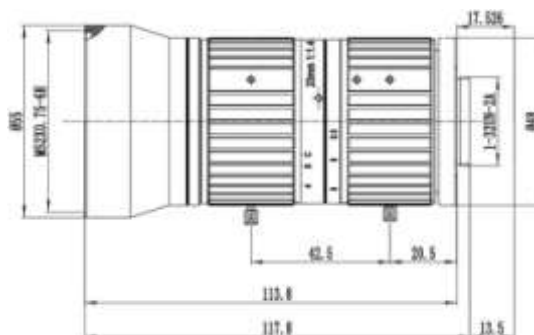

**FEATURES**

- ◆ Lens Brand: ZLKC
- ◆ 4/3" C-Mount f20mm F1.4 12MP
- ◆ Excellent brightness
- ◆ Can suppress stray light
- ◆ Large aperture industrial grade lens

**SPECIFICATION**

Model	<b>KM2014MP12</b>	
Image Size	4/3-inch	
Focal length	20mm	
F No.	F1.4-C	
M.O.D(m)	0.3	
Operation	Iris	Manual
	Focus	Manual
Horizontal Angle of View (D×H×V)	4/3" Type	58.6°×47.7°×36°
	1"Type	43.6°×35°×26°
Distortion	4/3" Type	-2.3%
BFL	21.5mm	
MFL	13.5mm	
Flange BFL	17.53mm	
Mount	C-Mount	
Dimension	Φ55x117.8mm	
Weight	478.0g	
Operating temperature	-30℃ ~ +70℃	
Remark	12 Megapixel Lens	