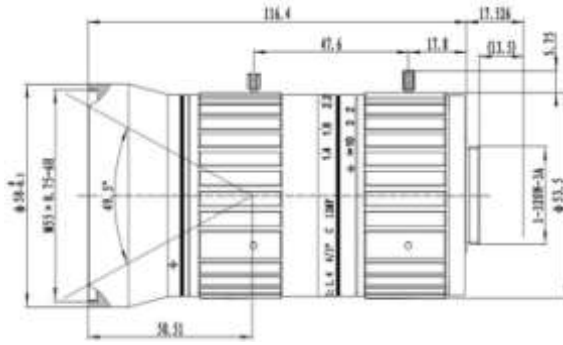

FEATURES

- ◆ Lens Brand: ZLKC
- ◆ 4/3" C-Mount 25mm F1.4 12MP
- ◆ Excellent brightness
- ◆ Can suppress stray light
- ◆ Large aperture industrial grade lens

SPECIFICATION

Model	KM2514MP12	
Image Size	4/3-inch	
Focal length	25mm	
F No.	F1.4-C	
M.O.D(m)	0.3	
Operation	Iris	Manual
	Focus	Manual
Horizontal Angle of View	4/3" Type	49.5°×40°×30.2°
	1"Type	36.5°×29.3°×22.1°
	2/3"Type	25.2°×20.2°×15.2°
Distortion	4/3" Type	-1.0%
Back focal length	22.1mm	
Flange BFL	17.526mm	
Mount	C-Mount	
Dimension	Φ58x116.4mm	
Weight	520.0g	
Operating temperature	-30℃ ~ +70℃	
Remark	12 Megapixel Lens	