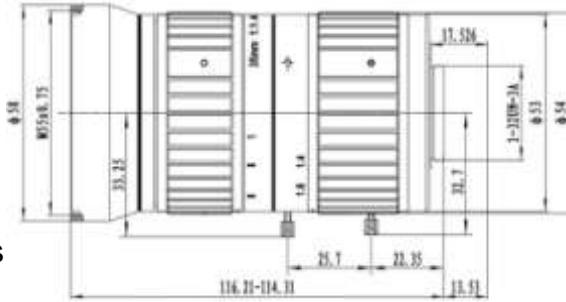

FEATURES

- ◆ Lens Brand: ZLKC
- ◆ 4/3" C-Mount 35mm F1.4 12MP
- ◆ Excellent brightness
- ◆ Can suppress stray light
- ◆ Large aperture industrial grade lens

SPECIFICATION

Model	KM3514MP12	
Image Size	4/3-inch	
Focal length	35mm	
F No.	F1.4-C	
M.O.D(m)	0.3	
Operation	Iris	Manual
	Focus	Manual
Horizontal Angle of View	4/3" Type	35.2°×28.4°×21.4°
	1" Type	26.2°×20.8°×15.8°
	2/3" Type	18°×14.4°×10.8°
Distortion	4/3" Type	-0.2%
Back focal length	21.47mm	
Flange BFL	17.526mm	
Mount	C-Mount	
Dimension	Φ58x116.2mm	
Weight	510.0g	
Operating temperature	-30℃ ~ +70℃	
Remark	12 Megapixel Lens	