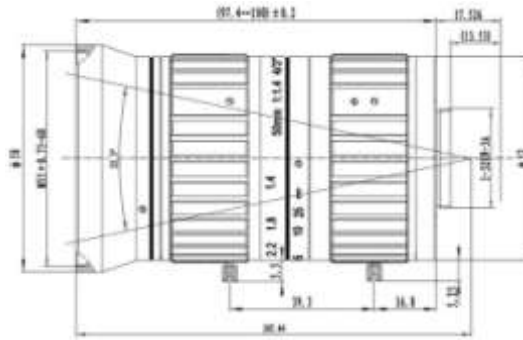

**FEATURES**

- ◆ Lens Brand: ZLKC
- ◆ 4/3" C-Mount 50mm F1.4 12MP
- ◆ Excellent brightness
- ◆ Can suppress stray light
- ◆ Large aperture industrial-grade lens

**SPECIFICATION**

Model		<b>KM5014MP12</b>
Image Size		4/3-inch
Focal length		50mm
F No.		F1.4-C
M.O.D(m)		0.3
Operation	Iris	Manual
	Focus	Manual
Horizontal Angle of View (D×H×V)	4/3" Type	22.3°×17.8°×13.4°
	1" Type	16.2°×13°×9.7°
	2/3" Type	11.2°×9°×7°
Distortion	4/3" Type	-0.3%
BFL		24.63mm
MFL		13.53mm
Flange BFL		17.53mm
Mount		C-Mount
Dimension		Φ58x100mm
Weight		480.0g
Operating temperature		-30℃ ~ +70℃
Remark		12 Megapixel Lens