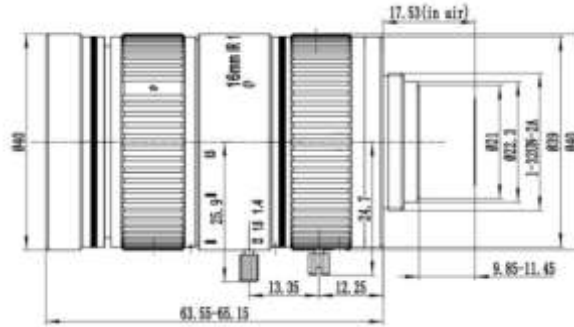

FEATURES

- ◆ Lens Brand: ZLKC
- ◆ 1" C-Mount 16mm F1.4 12MP
- ◆ F1.4 IR monitoring lens
- ◆ Excellent brightness
- ◆ High resolution, low distortion

SPECIFICATION

Model	KM1614MP12IR	
Image Size	1-inch	
Focal length	16mm	
F No.	F1.4-C	
M.O.D(m)	0.3	
Operation	Iris	Manual
	Focus	Manual
Horizontal Angle of View	1" Type	55.6°×45.3°×34.3°
	2/3" Type	39.2°×31.5°×23.7°
	1/2" Type	28.7°×23°×17.3°
Distortion	1" Type	-2.35%
BFL	13.76mm	
MFL	9.85~11.45mm	
Flange BFL	17.53mm	
Mount	C-Mount	
Dimension	Φ42.5x65.9mm	
Weight	146.0g	
Operating temperature	-30℃ ~ +70℃	
Remark	12 Megapixel IR Lens	