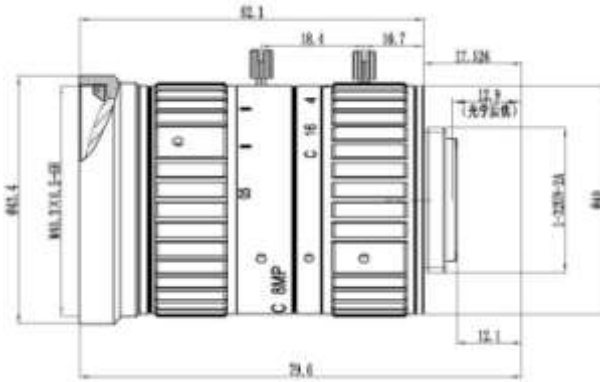

FEATURES

- ◆Lena Brand: ZLKC
- ◆1"C-Mount 12mm F1.4 8MP
- ◆Can suppress stray light
- ◆Large depth of field focus lens
- ◆Excellent brightness
- ◆High resolution, low distortion

SPECIFICATION

Model		KM1214MP8
Image Size		1-inch
Focal length		12mm
F No.		F1.4-C
M.O.D(m)		0.3
Operation	Iris	Manual
	Focus	Manual
Horizontal Angle of View	1" Type	67.5°×60.4°×33.3°
	2/3" Type	48.3° × 39.5° × 30.6°
Distortion	1" Type	-2.1%
Back focal length		12.9mm
Flange BFL		17.526mm
Mount		C-Mount
Dimension		Φ43.4×62.1mm
Weight		187.0g
Horizontal Resolution		More than 160lp/mm
Remark		8MP ITS Lens