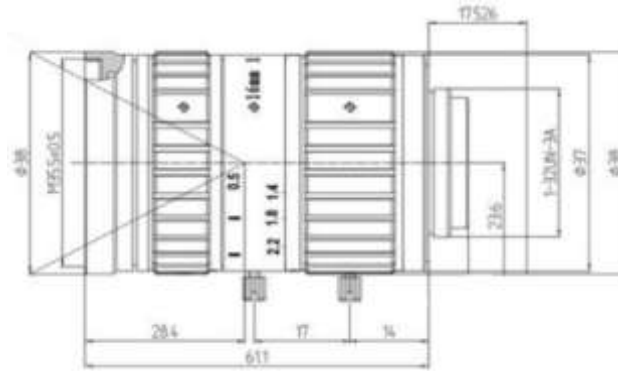

## SPECIFICATION

Model	<b>KM1614MP8</b>	
Image Size	1-inch	
Focal length	16mm	
F No.	F1.4-C	
M.O.D(m)	0.3	
Operation	Iris	Manual
	Focus	Manual
Horizontal Angle of View	1" Type	52.7°×42.8°×32.2°
	2/3" Type	37°×29.5°×22.2°
	1/2" Type	27.1°×21.6°×16.5°
Distortion	1" Type	-2.7%
Back focal length	11.22mm	
Flange BFL	17.526mm	
Mount	C-Mount	
Dimension	Φ38x61.1mm	
Weight	178.0g	
Horizontal Resolution	More than 200lp/mm	
Remark	8MP ITS Lens	