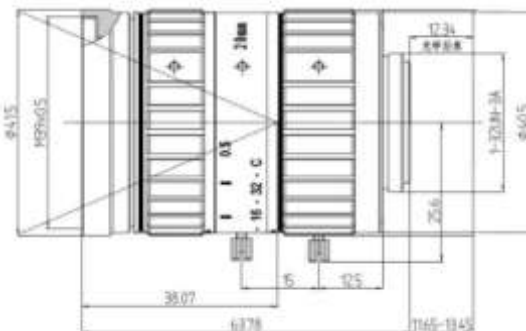

FEATURES

- ◆ Lens Brand: ZLKC
- ◆ 1" C-Mount 20mm F1.4 8MP
- ◆ Can suppress stray light
- ◆ Large depth of field focus lens
- ◆ Excellent brightness
- ◆ High resolution, low distortion

SPECIFICATION

Model		KM2014MP8
Image Size		1-inch
Focal length		20mm
F No.		F1.4-C
M.O.D(m)		0.3
Operation	Iris	Manual
	Focus	Manual
Horizontal Angle of View	1" Type	44.5°×36.1°×27.1°
	2/3" Type	31.0°×24.7°×18.6°
	1/2" Type	22.8°×18.2°×13.8°
Distortion	1" Type	-2.5%
Back focal length		12.34mm
Flange BFL		17.526mm
Mount		C-Mount
Dimension		Φ41.5x59.8mm
Weight		218.0g
Horizontal Resolution		More than 200lp/mm
Remark		8MP ITS Lens