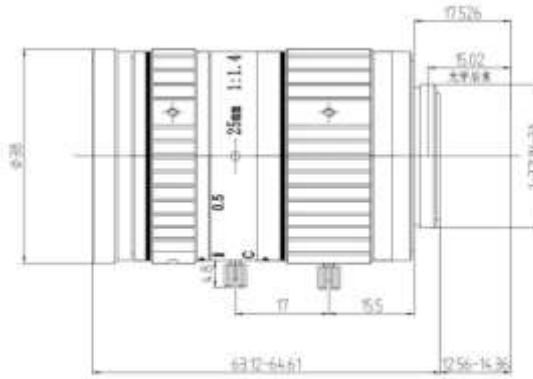

FEATURES

- ◆ Lens Brand: ZLKC
- ◆ 1" C-Mount 25mm F1.4 8MP
- ◆ Can suppress stray light
- ◆ Large depth of field focus lens
- ◆ Excellent brightness
- ◆ High resolution, low distortion

SPECIFICATION

Model		KM2514MP8
Image Size		1-inch
Focal length		25mm
F No.		F1.4-C
M.O.D(m)		0.3
Operation	Iris	Manual
	Focus	Manual
Horizontal Angle of View	1" Type	35.4°×28.3°×21.2°
	2/3" Type	24.4°×19.5°×14.5°
	1/2" Type	17.7°×14.1°×10.6°
Distortion	1" Type	-2.3%
Back focal length		15.02mm
Flange BFL		17.526mm
Mount		C-Mount
Dimension		Φ38×58.5mm
Weight		158.0g
Horizontal Resolution		More than 200lp/mm
Remark		8MP ITS Lens