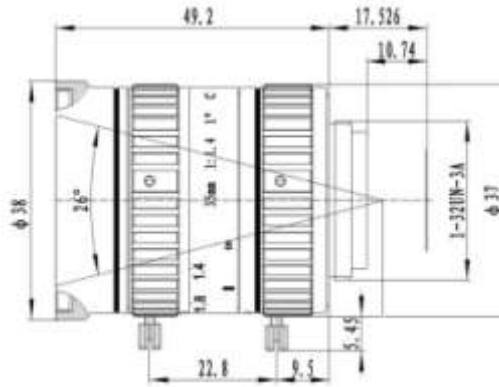

FEATURES

- Lens Brand: ZLKC
- 1" C-Mount f35mm F1.4 8MP
- Can suppress stray light
- Large depth of field focus lens
- Excellent brightness
- High resolution, low distortion

SPECIFICARION

Model	KM3514MP8	
Image Size	1-inch	
Focal length	35mm	
F No.	F1.4-C	
M.O.D(m)	0.4	
Operation	Iris	Manual
	Focus	Manual
Horizontal Angle of View	1" Type	25.9°×20.6°×15.5°
	2/3" Type	17.9°×14.3°×10.7°
	1/2" Type	13.2°×10.1°×7.9°
Distortion	1" Type	-2.3%
Back focal length	12.5mm	
Flange BFL	17.526mm	
Mount	C-Mount	
Dimension	Φ38x49.2mm	
Weight	195.0g	
Horizontal Resolution	More than 160lp/mm	
Remark	8MP ITS Lens