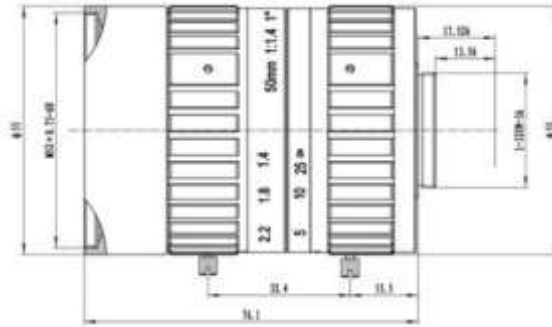

FEATURES

- Lens Brand: ZLKC
- 1" C-Mount 50mm F1.4 8MP
- Can suppress stray light
- Large depth of field focus lens
- Excellent brightness
- High resolution, low distortion

SPECIFICATION

Model		KM5014MP8
Image Size		1-inch
Focal length		50mm
F No.		F1.4-C
M.O.D(m)		0.5
Operation	Iris	Manual
	Focus	Manual
Horizontal Angle of View	1" Type	18.6°×14.8°×11°
	2/3" Type	12.7°×10.2°×7.6°
	1/2" Type	9.2°×7.6°×5.6°
Distortion	1" Type	-0.9%
Back focal length		25.33mm
Flange BFL		17.526mm
Mount		C-Mount
Dimension		Φ55x76.1mm
Weight		411.0g
Remark		8MP ITS Lens