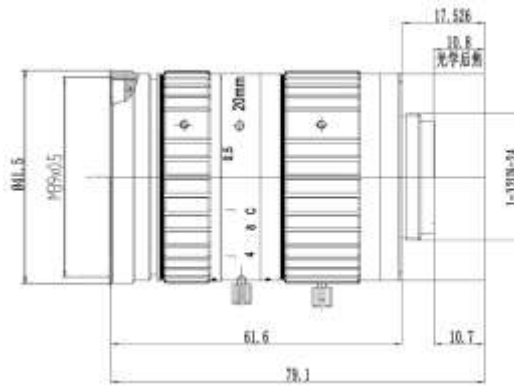

**FEATURES**

- ◆ Lens Brand: ZLKC
- ◆ 1" C-Mount 20mm F1.4 8MP
- ◆ F1.4 IR monitoring lens
- ◆ Excellent brightness
- ◆ High resolution, low distortion

**SPECIFICATION**

Model	<b>KM2014MP8IR</b>	
Image Size	1-inch	
Focal length	20mm	
F No.	F1.4-C	
M.O.D(m)	0.3	
Operation	Iris	Manual
	Focus	Manual
Horizontal Angle of View	1" Type	43.9°×35.1°×26.9°
	2/3" Type	29.9°×24.1°×18.3°
Distortion	1" Type	-1.2%
Back focal length	10.8mm	
Flange BFL	17.526mm	
Mount	C-Mount	
Dimension	Φ41.5x61.6mm	
Weight	195.0g	
Horizontal Resolution	More than 160lp/mm	
Remark	8MP IR Lens	