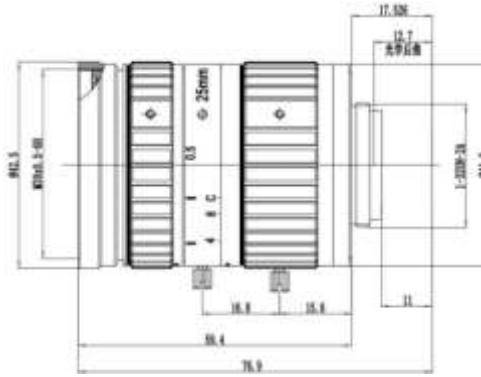

FEATURES

- ◆ Lens Brand : ZLKC
- ◆ 1" C-Mount 25mm F1.4 8MP
- ◆ F1.4 IR monitoring lens
- ◆ Excellent brightness
- ◆ High resolution, low distortion

SPECIFICATION

Model	KM2514MP8IR	
Image Size	1-inch	
Focal length	25mm	
F No.	F1.4-C	
M.O.D(m)	0.2	
Operation	Iris	Manual
	Focus	Manual
Horizontal Angle of View	1" Type	36.2°×29.0°×21.1°
	2/3" Type	25.2°×20.1°×15.3°
Distortion	1" Type	-1.8%
Back focal length	12.7mm	
(Flange BFL)	17.526mm	
Mount	C-Mount	
Dimension	Φ42.5x59.4mm	
Weight	194.0g	
Horizontal Resolution	More than 160lp/mm	
Remark	8MP IR Lens	