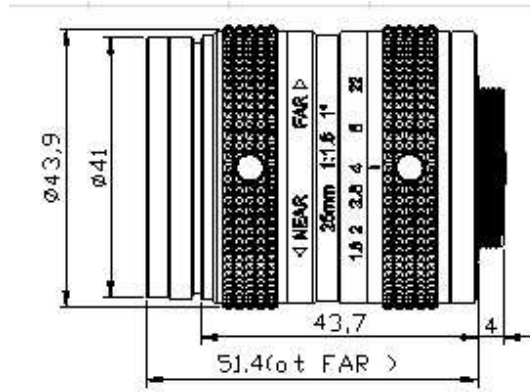

FEATURES

- ◆ Lens Brand: ZLKC
- ◆ 1" C-Mount 25mm F1.6 5MP
- ◆ Can suppress stray light
- ◆ High contrast, low distortion
- ◆ Required for high accuracy
- ◆ Robust design

SPECIFICATION

Model	HK2516MP5	
Image Size	1-inch	
Focal length	25mm	
F No.	F1.6-22	
M.O.D(m)	0.2-Inf.	
Operation	Iris	Manual
	Focus	Manual
Horizontal Angle of View	1"Type	36.3°×29.1°×21.7°
	2/3"Type	24.9°×20.1°×15.1°
	1/2"Type	18.2°×14.6°×11.1°
Distortion	1"Type	-1.3%
	1/2"Type	-0.3%
Back focal length	12.69mm	
Mount	C-Mount	
1"FOV	525.1mm×391.2mm(WD=1000mm)	
Dimension	Φ41×51.4mm	
Weight	158.0g	
Horizontal Resolution	More than 150lp/mm	
Filter Thread	M39x 0.5	
Working Temperature	-20°C ~ +60°C	