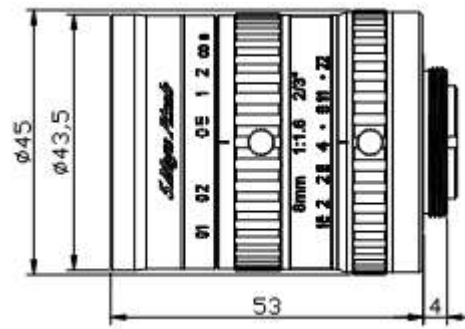

FEATURES

- ◆ Lens Brand: ZLKC
- ◆ 2/3" C-Mount 8mm F1.6 5MP
- ◆ High contrast, high quality
- ◆ Can suppress stray light

SPECIFICATION

Model	KM0816MP5	
Image Size	2/3-inch	
Focal length	8mm	
F No.	F1.6-22	
M.O.D(m)	0.1-Inf.	
Operation	Iris	Manual
	Focus	Manual
Horizontal Angle of View (D×H×V)	2/3"Type	66.8°×55.8°×43.3°
	1/2"Type	51.4°×42.1°×32.1°
Distortion	2/3"Type	-0.73%@y=5.5mm
	1/2"Type	-1%@y=4.0mm
Back focal length	12.44mm	
Mount	C-Mount	
Dimension	Φ45×53mm	
Weight	173.0g	
Horizontal Resolution	More than 150lp/mm	
Filter Thread	M40.5x 0.5	
Working Temperature	-20°C ~ +60°C	