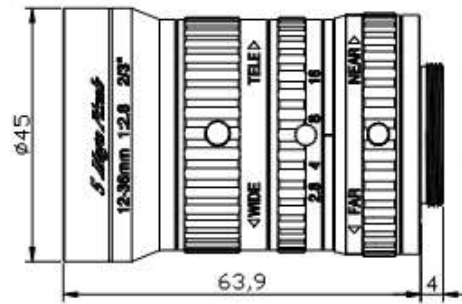

**FEATURES**

- ◆ Lens Brand: ZLKC
- ◆ 2/3" C-Mount 12-36mm F2.8-16 5MP
- ◆ High contrast, high quality
- ◆ Can suppress stray light

**SPECIFICATION**

Model	<b>KM1228MP5</b>	
Image Size	2/3-inch	
Focal length	12-36mm	
F No.	F2.8-F16	
M.O.D(m)	0.1-0.4	
Operation	Iris	Manual
	Focus	Manual
Horizontal Angle of View (DxHxV)	2/3"Type	W: 50.8°x41.3°x31.3° T: 17.2°x13.8°x10.5°
	1/2"Type	W: 37.7°x30.3°x22.8° T: 12.6°x10.1°x7.6°
Distortion	2/3"Type	W: -3.4%@y=5.5mm T: 1.4%@y=5.5mm
	1/2"Type	W: -2.2%@y=4.0mm T: 0.7%@y=4.0mm
Back focal length	W: 18.93mm T: 18.87mm	
Mount	C-Mount	
Dimension	Φ45×63.9 mm	
Weight	210.0g	
Horizontal Resolution	More than 150lp/mm	
Filter Thread	M40.5x 0.5	
Working Temperature	-20°C ~ +60°C	