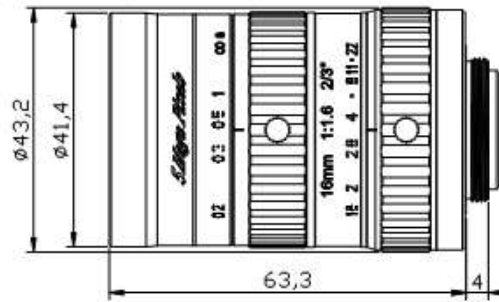

FEATURES

- ◆ Lens Brand: ZLKC
- ◆ 2/3" C-Mount 16mm F1.6 5MP
- ◆ High contrast, high quality
- ◆ Can suppress stray light

SPECIFICATION

Model	KM1616MP5	
Image Size	2/3-inch	
Focal length	16mm	
F No.	F1.6-22	
M.O.D(m)	0.1-Inf.	
Operation	Iris	Manual
	Focus	Manual
Horizontal Angle of View (DxHxV)	2/3"Type	38.0°x30.8°x23.4°
	1/2"Type	28.1°x22.7°x17.1°
Distortion	2/3"Type	0.07%@y=5.5 mm
	1/2"Type	-0.06%@y=4.0 mm
Back focal length	12.36mm	
Mount	C-Mount	
Dimension	Φ43.2×63.3 mm	
Weight	180.0g	
Horizontal Resolution	More than 150lp/mm	
Filter Thread	M37.5x 0.5	
Working Temperature	-20°C ~ +60°C	