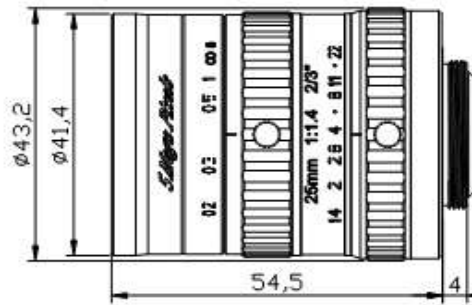

## FEATURES

- ◆ Lens Brand: ZLKC
- ◆ 2/3" C-Mount 25mm F1.4 5MP
- ◆ High contrast, high quality
- ◆ Can suppress stray light

## SPECIFICATION

Model	<b>KM2514MP5</b>	
Image Size	2/3-inch	
Focal length	25mm	
F No.	F1.4-22	
M.O.D(m)	0.2-Inf.	
Operation	Iris	Manual
	Focus	Manual
Horizontal Angle of View (D×H×V)	2/3"Type	24.8°×20.0°×15.0°
	1/2"Type	18.2°×14.6°×10.9°
Distortion	2/3"Type	-0.19%@y=5.5 mm
	1/2"Type	-0.17%@y=4.0mm
Back focal length	12.78mm	
Mount	C-Mount	
Dimension	Φ43.2×54.5 mm	
Weight	167.0g	
Horizontal Resolution	More than 150lp/mm	
Filter Thread	M37.5x 0.5	
Working Temperature	-20°C ~ +60°C	