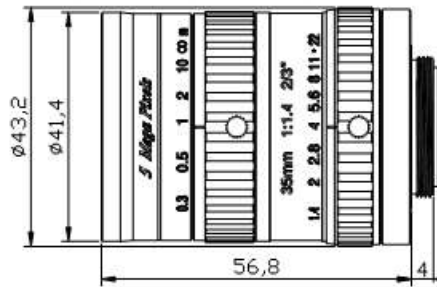

**FEATURES**

- ◆ Lens Brand: ZLKC
- ◆ 2/3" C-Mount 35mm F1.4 5MP
- ◆ High contrast, high quality
- ◆ Can suppress stray light

**SPECIFICATION**

Model	<b>KM3514MP5</b>	
Image Size	2/3-inch	
Focal length	35mm	
F No.	F1.4-22	
M.O.D(m)	0.3-Inf.	
Operation	Iris	Manual
	Focus	Manual
Horizontal Angle of View (D×H×V)	2/3"Type	17.9°×14.3°×10.8°
	1/2"Type	13°×10.4°×7.8°
Distortion	2/3"Type	-0.06% @y=5.5 mm
	1/2"Type	-0.07% @y=4.0 mm
Back focal length	12.82mm	
Mount	C-Mount	
Dimension	Φ43.2×56.8 mm	
Weight	167.0g	
Horizontal Resolution	More than 150lp/mm	
Filter Thread	M37.5x 0.5	
Working Temperature	-20°C ~ +60°C	