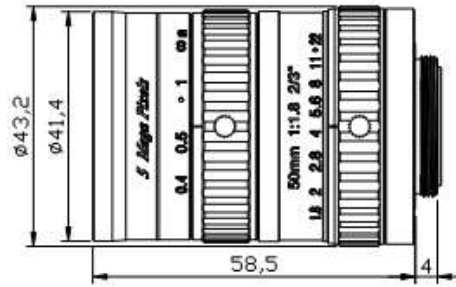

**FEATURES**

- ◆ Lens Brand: ZLKC
- ◆ 2/3" C-Mount 50mm F1.8 5MP
- ◆ High contrast, high quality
- ◆ Can suppress stray light

**SPECIFICATION**

Model	<b>KM5018MP5</b>	
Image Size	2/3-inch	
Focal length	50mm	
F No.	F1.8-22	
M.O.D(m)	0.3-Inf.	
Operation	Iris	Manual
	Focus	Manual
Horizontal Angle of View (DxHxV)	2/3"Type	12.6°x10.1°x7.6°
	1/2"Type	9.1°x7.3°x5.5°
Distortion	2/3"Type	0.03%@y=5.5 mm
	1/2"Type	0.02%@y=4.0 mm
Back focal length	13.63mm	
Mount	C-Mount	
Dimension	Φ43.2×58.5 mm	
Weight	178.0g	
Horizontal Resolution	More than 150lp/mm	
Filter Thread	M37.5x 0.5	
Working Temperature	-20°C ~ +60°C	