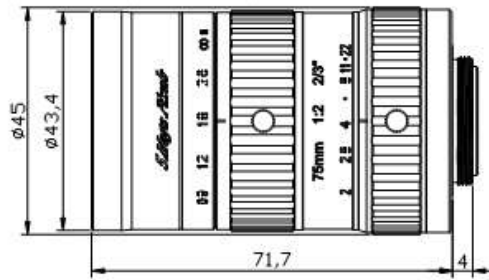

FEATURES

- ◆ Lens Brand: ZLKC
- ◆ 2/3" C-Mount 75mm F2.0 5MP
- ◆ High contrast, high quality
- ◆ Can suppress stray light

SPECIFICATION

Model	KM7520MP5	
Image Size	2/3-inch	
Focal length	75mm	
F No.	F2.0-22	
M.O.D(m)	0.5-Inf.	
Operation	Iris	Manual
	Focus	Manual
Horizontal Angle of View (D×H×V)	2/3"Type	8.4°×6.7°×5.0°
	1/2"Type	6.1°×4.9°×3.7°
Distortion	2/3"Type	0.02% @ y=5.5 mm
	1/2"Type	0.04% @ y=4.0 mm
Back focal length	13.76mm	
Mount	C-Mount	
Dimension	Φ45×71.7 mm	
Weight	248.0g	
Horizontal Resolution	150lp/mm	
Filter Thread	M40.5x 0.5	
Working Temperature	-20°C ~ +60°C	