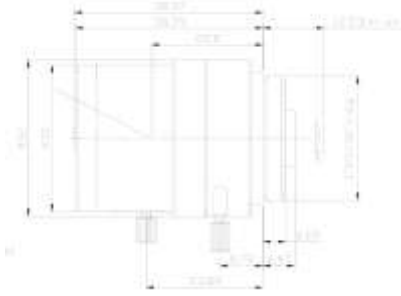

FEATURES

- ◆ Lens Brand: ZLKC
- ◆ 1/2.7"CS-Mount 7-12mm F1.4 3MP
- ◆ Locking set screws for focus and iris
- ◆ Metal structure, compact appearance

SPECIFICATION

Model		VM0722MPIR
Image Size		1/2.7-inch
Focal length		7-22mm
F No.		F1.4-C
M.O.D(m)		0.3m
Operation	Iris	Manual
	Focus	Manual
	Zoom	Manual
Distortion	1/2.7"Type	-5% @wide
	1/3"Type	-7% @wide
Horizontal Angle of View	1/3"Type	43.5°x14.1°
Mount		CS-Mount
Dimension		Φ32x38.57mm
Weight		65.0g
Remark		3MP IR CCTV LENS