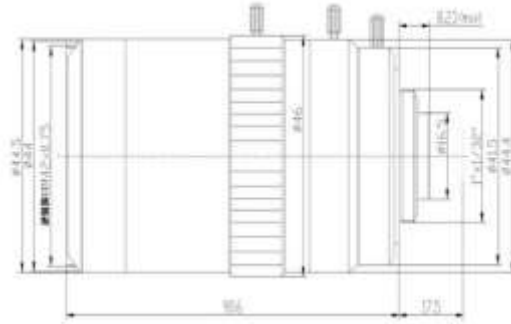

FEATURES

- ◆ Lens Brand: ZLKC
- ◆ 1/1.8" C-Mount F1.6 12-50mm 5MP
- ◆ Optical glass material
- ◆ Required for high accuracy
- ◆ Locking set screws for focus and zoom

SPECIFICATION

Model	VM12050MP5IR	
Image Size	1/1.8-inch	
Focal length	12-50mm	
F No.	F1.6-C	
M.O.D(m)	0.2m	
Operation	Iris	Manual
	Focus	Manual
	Zoom	Manual
Distortion	1/1.8" Type	-5% @ wide -0.5% @ tele
Horizontal Angle of View	1/1.8" Type	33.8° x 8.2°
	1/2" Type	29.5° x 7.3°
Mount	C-Mount	
Back focal length	8.9mm-14mm	
Dimension	Φ44.5x 90.6mm	
Weight	177.0g	
Remark	5MP HD lens	