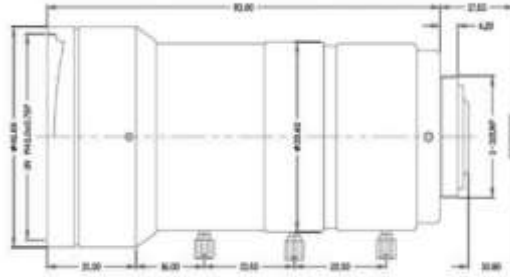

FEATURES

- ◆ Lens Brand: ZLKC
- ◆ 1/1.8" C-Mount F1.8 12-120mm 3MP
- ◆ Optical glass material
- ◆ Required for high accuracy
- ◆ Locking set screws for focus and zoom

SPECIFICATION

Model		VM12120MPC
Image Size		1/1.8-inch
Focal length		12-120mm
F No.		F1.8-C
M.O.D(m)		0.5m
Operation	Iris	Manual
	Focus	Manual
	Zoom	Manual
Distortion	1/1.8"Type	-3%@wide -0.8%@tele
Horizontal Angle of View	1/1.8"Type	W37.6°x29.9°x22.9° T3.9°x3.1°x2.3°
Mount		C-Mount
Back focal length		10.78mm
Dimension		Φ46x 93mm
Weight		236.0g
Remark		3MP HD lens