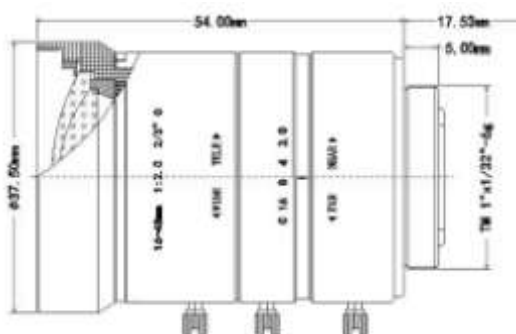

FEATURES

- ◆ Lens Brand: ZLKC
- ◆ 2/3" C-Mount 16-48mm F2.0 3MP
- ◆ Can suppress stray light
- ◆ High resolution, low distortion
- ◆ Anti-knock, compact appearance

SPECIFICATION

Model	VM16048MPC	
Image Size	2/3-inch	
Focal length	16-48mm	
F No.	F2.0-C	
M.O.D(m)	0.2-Inf.	
Operation	Iris	Manual
	Focus	Manual
Horizontal Angle of View	2/3"Type	30.2°× 10.8°
	1/2"Type	21.8°× 8.6°
Distortion	2/3"Type	-0.30%~-0.05%
	1/2"Type	-0.15%~-0.02%
Back focal length	12.50mm	
Mount	C-Mount	
Dimension	Φ37.5x54mm	
Weight	105.0g	
Horizontal Resolution	More than 100lp/mm	
Filter Thread	M35.5x 0.5	
Working Temperature	-20°C ~ +60°C	