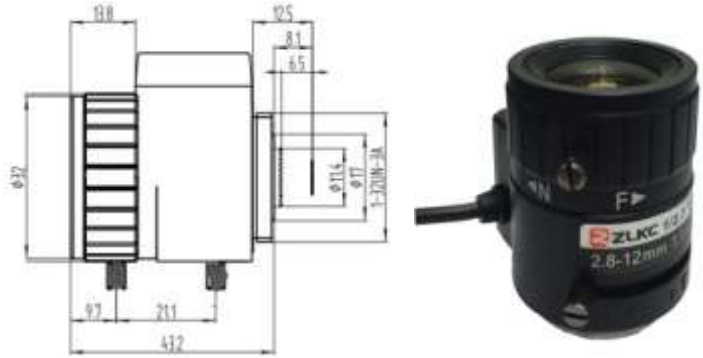

**FEATURES**

- ◆ Lens Brand: ZLKC
- ◆ 1/2.7"CS-Mount 2.8-12mm F1.4-360 3MP
- ◆ Locking set screws for focus and zoom
- ◆ Large aperture, metal structure
- ◆ Required for high accuracy

**SPECIFICATION**

Model		HG2812MPIR
Image Size		1/2.7-inch
Focal length		2.8-12mm
F No.		F1.4-360
M.O.D(m)		0.2m
Operation	Iris	Auto
	Focus	Manual
	Zoom	Manual
Distortion	1/2.7"Type	-9%@wide
	1/3"Type	-11%@wide
Horizontal Angle of View	1/2.7"Type	130°x38°
Mount		CS-Mount
Dimension		Φ32x43.2mm
Weight		78.0g
Remark		3MP IR CCTV LENS