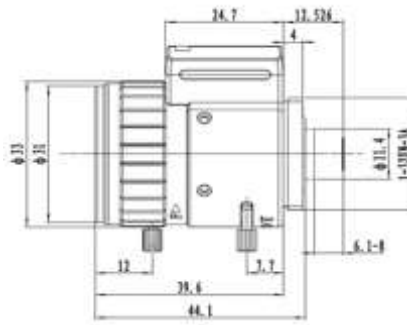

FEATURES

- ◆ Lens Brand: ZLKC
- ◆ 1/2.5"CS-Mount F1.6-360 6-22mm 5MP
- ◆ Locking set screws for focus and zoom
- ◆ Metal appearance, optical glass material
- ◆ Required for high accuracy

SPECIFICATION

Model		VG0622MP51R
Image Size		1/2.5-inch
Focal length		6-22mm
F No.		F1.6-360
M.O.D(m)		0.3m
Operation	Iris	Auto
	Focus	Manual
	Zoom	Manual
Distortion	1/3"Type	-5% @wide
	1/2.5"Type	-3% @wide
Horizontal Angle of View	1/2.5"Type	46.5°×16.4°
Mount		CS-Mount
Back focal length		6.1mm-8mm
Dimension		Φ33x41.1mm
Weight		74.0g
Remark		5MP HD CCTV LENS