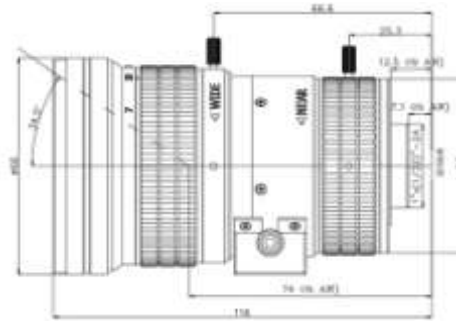

FEATURES

- ◆ Lens Brand: ZLKC
- ◆ 1/1.7"CS-Mount 7-34mm F0.95 12MP
- ◆ Locking set screws for focus and zoom
- ◆ Compact appearance

SPECIFICATION

Model		VG0734MP12
Image Size		1/1.7-inch
Focal length		7-34mm
F No.		F0.95
M.O.D(m)		0.5m
Operation	Iris	Auto
	Focus	Manual
	Zoom	Manual
Horizontal Angle of View	1/1.7"Type	66.5°×53.6°×40.5° (W) 20.5°×16.7°×12.4° (T)
Distortion	1/1.7"Type	-3%@wide
Mount		CS-Mount
Dimension		Φ66x109mm
Back focal length		7.1mm
IR Correction		IR
Weight		560.0g
Remark		12MP CCTV LENS