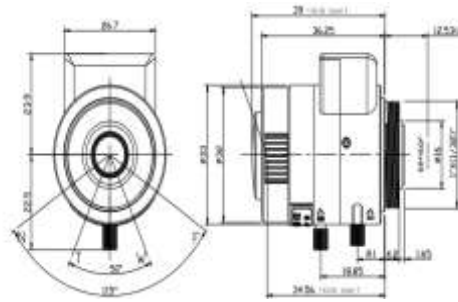

FEATURES

- ◆ Lens Brand: ZLKC
- ◆ 1/2.7"CS-Mount 2.8-12mm F1.4-360 2MF
- ◆ Locking set screws for focus and zoom
- ◆ Required for high accuracy
- ◆ Compact appearance

SPECIFICATION

Model	VG2812MP2IR	
Image Size	1/2.7-inch	
Focal length	2.8-12mm	
F No.	F1.4-360	
M.O.D(m)	0.2m	
Operation	Iris	Auto
	Focus	Manual
	Zoom	Manual
Distortion	1/2.7"Type	-11%@wide
	1/3"Type	-13%@wide
Horizontal Angle of View	1/3"Type	97°x23.4°
Mount	CS-Mount	
Dimension	Φ32x39mm	
Weight	55.0g	
Remark	2MP IR CCTV LENS	