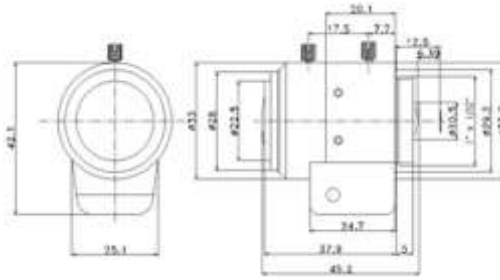

FEATURES

- ◆ Lens Brand: ZLKC
- ◆ 1/2.7"CS-Mount 2.8-12 F1.4-360 2MP
- ◆ Locking set screws for focus and zoom
- ◆ Metal structure, compact appearance
- ◆ Required for high accuracy

SPECIFICATION

Model	VG2812MPIR	
Image Size	1/2.7-inch	
Focal length	2.8-12mm	
F No.	F1.4-360	
M.O.D(m)	0.2m	
Operation	Iris	Auto
	Focus	Manual
	Zoom	Manual
Distortion	1/2.7"Type	-15%@wide
	1/3"Type	-17%@wide
Horizontal Angle of View	1/2.7"Type	98°x24°
Mount	CS-Mount	
Dimension	Φ29x38mm	
Weight	78.0g	
Remark	2MP IR CCTV LENS	