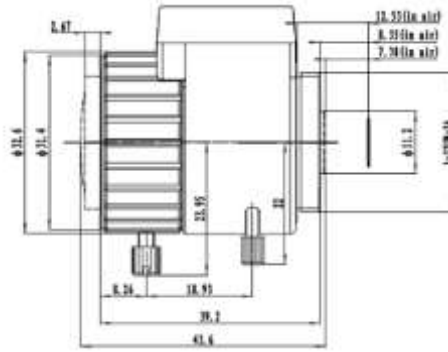

FEATURES

- ◆ Lens Brand: ZLKC
- ◆ 1/1.8"CS-Mount F1.6-360 3.6-10mm 6MP
- ◆ Locking set screws for focus and zoom
- ◆ Metal appearance, optical glass material
- ◆ Required for high accuracy

SPECIFICATION

Model		VG3610MP6IR
Image Size		1/1.8-inch
Focal length		3.6-10mm
F No.		F1.6-360
M.O.D(m)		0.2m
Operation	Iris	Auto
	Focus	Manual
	Zoom	Manual
Distortion	1/3"Type	-7%@wide
	1/1.8"Type	-5%@wide
Horizontal Angle of View	1/1.8"Type	117°x41°
Mount		CS-Mount
Back focal length		8.35mm-20mm
Dimension		Φ32.6x43.6mm
Weight		73.0g
Remark		6MP HD CCTV LENS