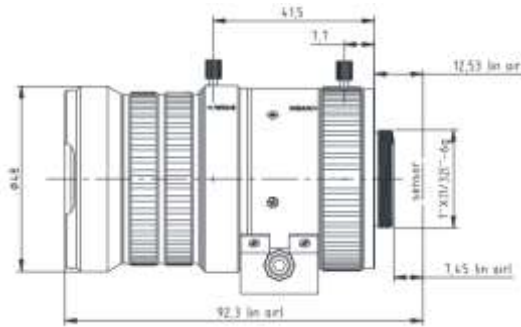

FEATURES

- ◆ lens Brand: ZLKC
- ◆ 1/1.8"CS-Mount F1.5-360 12-50mm 4K
- ◆ Locking set screws for focus and zoom
- ◆ Optical glass material
- ◆ Required for high accuracy

SPECIFICATION

Model	VG12050IR4K	
Image Size	1/1.8-inch	
Focal length	12-50mm	
F No.	F1.5-360	
M.O.D(m)	0.3m	
Operation	Iris	Auto
	Focus	Manual
	Zoom	Manual
Horizontal Angle of View	1/1.9" IMX185 1080P	38°x33°x20°;9.8°x8.6°x4.8°
	1/2.8" IMX290 1080P	30°x26°x15°;7.6°x6.6°x3.7°
Distortion	1/1.8"Type	-3%@wide
Mount	CS-Mount	
Back focal length	7.45mm	
Dimension	Φ48x79.77mm	
Weight	210.0g	
Remark	4K (3840x2160) HD CCTV LENS	