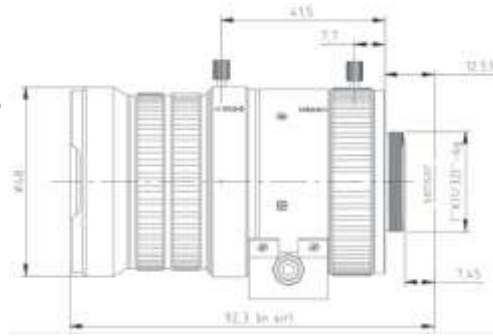

**FEATURES**

- ◆ Lens Brand: ZLKC
- ◆ 1/1.8"CS-Mount F1.5-360 12-50mm 3MP
- ◆ Locking set screws for focus and zoom
- ◆ Optical glass material, low distortion
- ◆ Design for large depth of field

**SPECIFICATION**

Model	VG12050MP3IR	
Image Size	1/1.8-inch	
Focal length	12-50mm	
F No.	F1.5-360	
M.O.D(m)	0.3m	
Operation	Iris	Auto
	Focus	Manual
	Zoom	Manual
Distortion	1/3"Type	-15%@wide
	1/1.8"Type	-18%@wide
Horizontal Angle of View	1/1.8"Type	W38°x33°x20°;T9.8°x8.6°x4.8°
Mount	CS-Mount	
Back focal length	8.4mm	
Flange focal length	12.3mm (W) ~ 12.7mm (T)	
Dimension	Φ48x79.8mm	
Weight	153.0g	
Remark	3MP HD CCTV LENS	