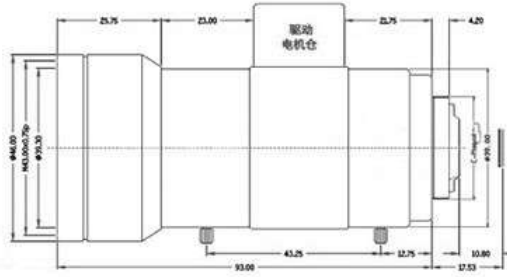

FEATURES

- ◆ Lens Brand: ZLKC
- ◆ 1/1.8" C-Mount 12-120mm F1.8-360 3MP
- ◆ Locking set screws for focus and zoom
- ◆ Required for high accuracy
- ◆ Compact appearance

SPECIFICATION

Model		VG12120MPC
Image Size		1/1.8-inch
Focal length		12—120mm
F No.		F1.8-360
M.O.D(m)		0.3m
Operation	Iris	Auto
	Focus	Manual
	Zoom	Manual
Distortion	1/1.8"Type	-3.6% @wide
	1/3"Type	-2.1% @wide
Horizontal Angle of View	1/1.8"Type	39.6°x2.8°
Mount		C-Mount
Dimension		Φ46x93mm
Weight		235.0g
Remark		3MP