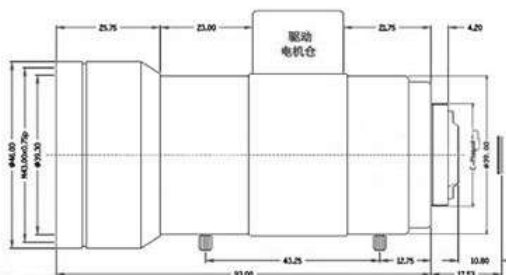

FEATURES

- ◆ Lens Brand: ZLKC
- ◆ 1/1.8" C-Mount 12-120mm F1.8-360 3MP
- ◆ Locking set screws for focus and zoom
- ◆ Required for high accuracy
- ◆ Compact appearance

SPECIFICATION

Model		VG12120MPC
Image Size		1/1.8-inch
Focal length		12—120mm
F No.		F1.8-360
M.O.D(m)		0.3m
Operation	Iris	Auto
	Focus	Manual
	Zoom	Manual
Distortion	1/1.8"Type	-3.6%@wide
	1/3"Type	-2.1%@wide
Horizontal Angle of View	1/1.8"Type	39.6°x2.8°
Mount		C-Mount
Dimension		Φ46x93mm
Weight		235.0g
Remark		3MP