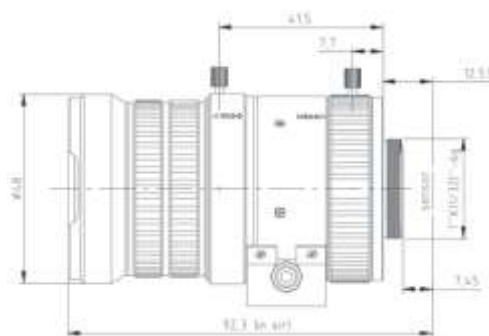

FEATURES

- ◆ Lens Brand: ZLKC
- ◆ 1/1.8"CS-Mount F1.5-360 12-50mm 3MP
- ◆ Locking set screws for focus and zoom
- ◆ Optical glass material, low distortion
- ◆ Design for large depth of field

SPECIFICATION

Model	VG12050MP3IR	
Image Size	1/1.8-inch	
Focal length	12-50mm	
F No.	F1.5-360	
M.O.D(m)	0.3m	
Operation	Iris	Auto
	Focus	Manual
	Zoom	Manual
Distortion	1/3"Type	-15%@wide
	1/1.8"Type	-18%@wide
Horizontal Angle of View	1/1.8"Type	W38°x33°x20°;T9.8°x8.6°x4.8°
Mount	CS-Mount	
Back focal length	8.4mm	
Flange focal length	12.3mm (W) ~ 12.7mm (T)	
Dimension	Φ48x79.8mm	
Weight	153.0g	
Remark	3MP HD CCTV LENS	