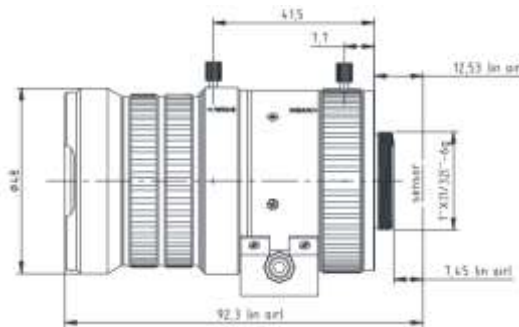

**FEATURES**

- ◆ lens Brand: ZLKC
- ◆ 1/1.8"CS-Mount F1.5-360 12-50mm 4K
- ◆ Locking set screws for focus and zoom
- ◆ Optical glass material
- ◆ Required for high accuracy

**SPECIFICATION**

Model	VG12050IR4K	
Image Size	1/1.8-inch	
Focal length	12-50mm	
F No.	F1.5-360	
M.O.D(m)	0.3m	
Operation	Iris	Auto
	Focus	Manual
	Zoom	Manual
Horizontal Angle of View	1/1.9" IMX185 1080P	38°×33°×20°;9.8°×8.6°×4.8°
	1/2.8" IMX290 1080P	30°×26°×15°;7.6°×6.6°×3.7°
Distortion	1/1.8"Type	-3%@wide
Mount	CS-Mount	
Back focal length	7.45mm	
Dimension	Φ48x79.77mm	
Weight	210.0g	
Remark	4K (3840×2160) HD CCTV LENS	