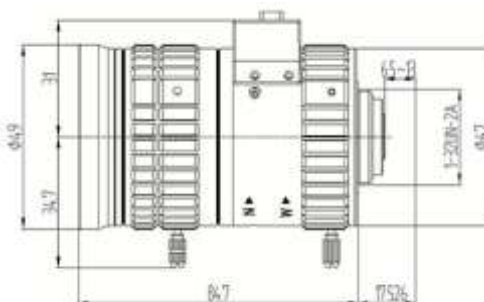

FEATURES

- ◆ Lens Brand: ZLKC
- ◆ 1/1.8" C-Mount F1.4-360 11-40mm 8MP
- ◆ Locking set screws for focus and zoom
- ◆ Design for large depth of field
- ◆ High penetration rate

SPECIFICATION

| | | |
|--------------------------|---------------------|--------------------------|
| Model | VG11040MP8IR | |
| Image Size | 1/1.8-inch | |
| Focal length | 11-40mm | |
| F No. | F1.4-360 | |
| M.O.D(m) | 0.3m | |
| Operation | Iris | Auto |
| | Focus | Manual |
| | Zoom | Manual |
| Distortion | 1/1.8"Tele | -0.16% |
| | 1/1.8"Wide | -10.12% |
| Horizontal Angle of View | 1/1.8"Type | W48°x38°x28°;T14°x12°x8° |
| Mount | C-Mount | |
| BFL | 7.04mm | |
| MBF | 6.6mm (W) ~13mm (T) | |
| Dimension | Φ49x84.7mm | |
| Weight | 213.0g | |
| Remark | 8MP HD CCTV LENS | |