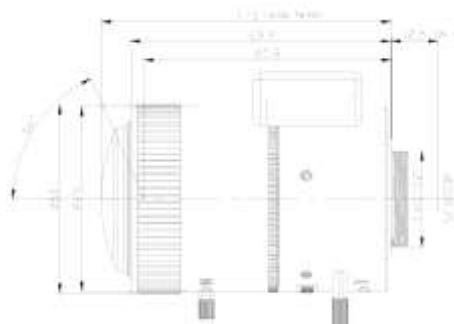

**FEATURES**

- ◆ Lens Brand: ZLKC
- ◆ 1/1.8"CS-Mount 3.6-17mm F1.5-360 4K
- ◆ Locking set screws for focus and zoom
- ◆ Required for high accuracy
- ◆ Compact appearance

**SPECIFICATION**

Model	VG03617IR4K	
Image Size	1/1.8-inch	
Focal length	3.6-17mm	
F No.	F1.5-360	
M.O.D(m)	0.2m	
Operation	Iris	Auto
	Focus	Manual
	Zoom	Manual
Distortion	1/3"Type	-10%@wide
	1/1.8"Type	-15%@wide
Horizontal Angle of View	1/1.8"Type	120°x15°
Mount	CS-Mount	
Dimension	Φ50x77.1mm	
Back focal length	8.4mm	
Weight	135.0g	
Remark	4K IR CCTV LENS	