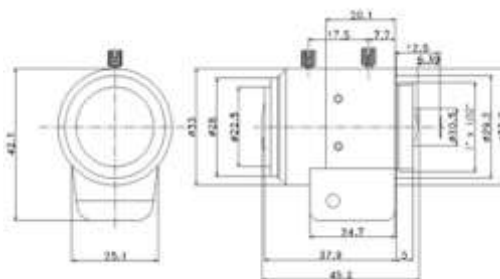

FEATURES

- ◆ Lens Brand: ZLKC
- ◆ 1/2.7"CS-Mount 2.8-12 F1.4-360 2MP
- ◆ Locking set screws for focus and zoom
- ◆ Metal structure, compact appearance
- ◆ Required for high accuracy

SPECIFICATION

Model	VG2812MPIR	
Image Size	1/2.7-inch	
Focal length	2.8-12mm	
F No.	F1.4-360	
M.O.D(m)	0.2m	
Operation	Iris	Auto
	Focus	Manual
	Zoom	Manual
Distortion	1/2.7"Type	-15%@wide
	1/3"Type	-17%@wide
Horizontal Angle of View	1/2.7"Type	98°x24°
Mount	CS-Mount	
Dimension	Φ29x38mm	
Weight	78.0g	
Remark	2MP IR CCTV LENS	