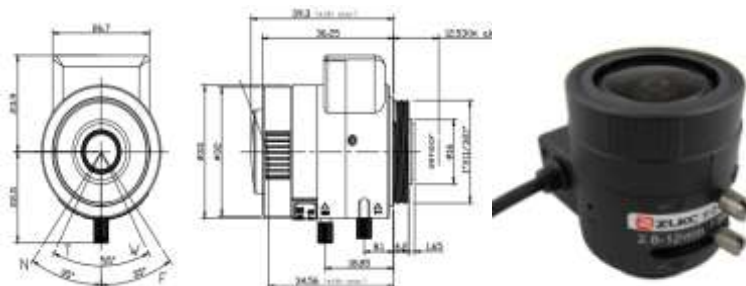

FEATURES

- ◆ Lens Brand: ZLKC
- ◆ 1/2.7"CS-Mount 2.8-12mm F1.4-360 3MP
- ◆ Locking set screws for focus and zoom
- ◆ High penetration rate
- ◆ Compact appearance

SPECIFICATION

Model	VG2812MP3IR	
Image Size	1/2.7-inch	
Focal length	2.8-12mm	
F No.	F1.4-360	
M.O.D(m)	0.2m	
Operation	Iris	Auto
	Focus	Manual
	Zoom	Manual
Distortion	1/2.7"Type	-11%@wide
	1/3"Type	-13%@wide
Horizontal Angle of View	1/2.7"Type	106°x23.4°
Mount	CS-Mount	
Dimension	Φ32x40mm	
Weight	56.0g	
Remark	3MP IR CCTV LENS	