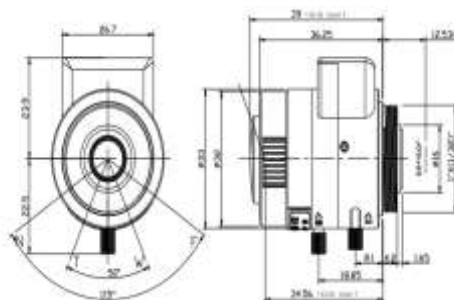

**FEATURES**

- ◆ Lens Brand: ZLKC
- ◆ 1/2.7"CS-Mount 2.8-12mm F1.4-360 2MF
- ◆ Locking set screws for focus and zoom
- ◆ Required for high accuracy
- ◆ Compact appearance

**SPECIFICATION**

Model	VG2812MP2IR	
Image Size	1/2.7-inch	
Focal length	2.8-12mm	
F No.	F1.4-360	
M.O.D(m)	0.2m	
Operation	Iris	Auto
	Focus	Manual
	Zoom	Manual
Distortion	1/2.7"Type	-11%@wide
	1/3"Type	-13%@wide
Horizontal Angle of View	1/3"Type	97°x23.4°
Mount	CS-Mount	
Dimension	Φ32x39mm	
Weight	55.0g	
Remark	2MP IR CCTV LENS	