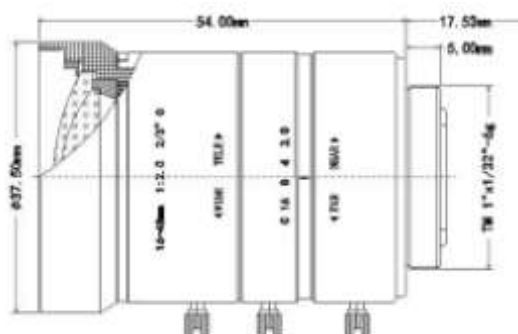

FEATURES

- ◆ Lens Brand: ZLKC
- ◆ 2/3" C-Mount 16-48mm F2.0 3MP
- ◆ Can suppress stray light
- ◆ High resolution, low distortion
- ◆ Anti-knock, compact appearance

SPECIFICATION

Model		VM16048MPC
Image Size		2/3-inch
Focal length		16-48mm
F No.		F2.0-C
M.O.D(m)		0.2-Inf.
Operation	Iris	Manual
	Focus	Manual
Horizontal Angle of View	2/3"Type	30.2°× 10.8°
	1/2"Type	21.8°× 8.6°
Distortion	2/3"Type	-0.30%~-0.05%
	1/2"Type	-0.15%~-0.02%
Back focal length		12.50mm
Mount		C-Mount
Dimension		Φ37.5x54mm
Weight		105.0g
Horizontal Resolution		More than 100lp/mm
Filter Thread		M35.5x 0.5
Working Temperature		-20°C ~ +60°C