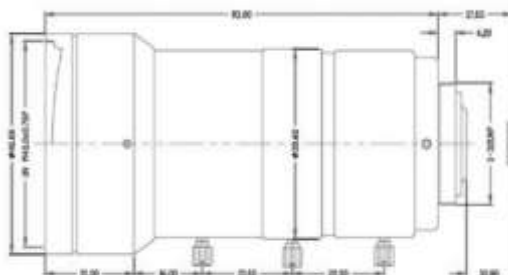

FEATURES

- ◆ Lens Brand: ZLKC
- ◆ 1/1.8" C-Mount F1.8 12-120mm 3MP
- ◆ Optical glass material
- ◆ Required for high accuracy
- ◆ Locking set screws for focus and zoom

SPECIFICATION

Model	VM12120MPC	
Image Size	1/1.8-inch	
Focal length	12-120mm	
F No.	F1.8-C	
M.O.D(m)	0.5m	
Operation	Iris	Manual
	Focus	Manual
	Zoom	Manual
Distortion	1/1.8"Type	-3%@wide -0.8%@tele
Horizontal Angle of View	1/1.8"Type	W37.6°x29.9°x22.9° T3.9°x3.1°x2.3°
Mount	C-Mount	
Back focal length	10.78mm	
Dimension	Φ46x 93mm	
Weight	236.0g	
Remark	3MP HD lens	