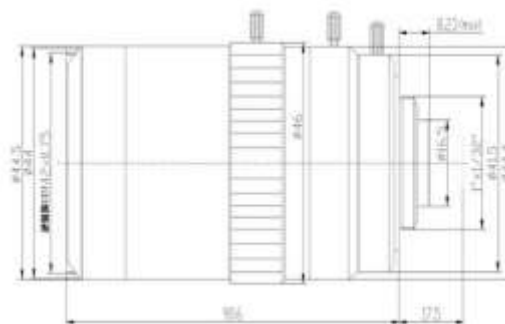

FEATURES

- ◆ Lens Brand: ZLKC
- ◆ 1/1.8" C-Mount F1.6 12-50mm 5MP
- ◆ Optical glass material
- ◆ Required for high accuracy
- ◆ Locking set screws for focus and zoom

SPECIFICATION

Model	VM12050MP5IR	
Image Size	1/1.8-inch	
Focal length	12-50mm	
F No.	F1.6-C	
M.O.D(m)	0.2m	
Operation	Iris	Manual
	Focus	Manual
	Zoom	Manual
Distortion	1/1.8" Type	-5% @ wide -0.5% @ tele
Horizontal Angle of View	1/1.8" Type	33.8° x 8.2°
	1/2" Type	29.5° x 7.3°
Mount	C-Mount	
Back focal length	8.9mm-14mm	
Dimension	Φ44.5x 90.6mm	
Weight	177.0g	
Remark	5MP HD lens	